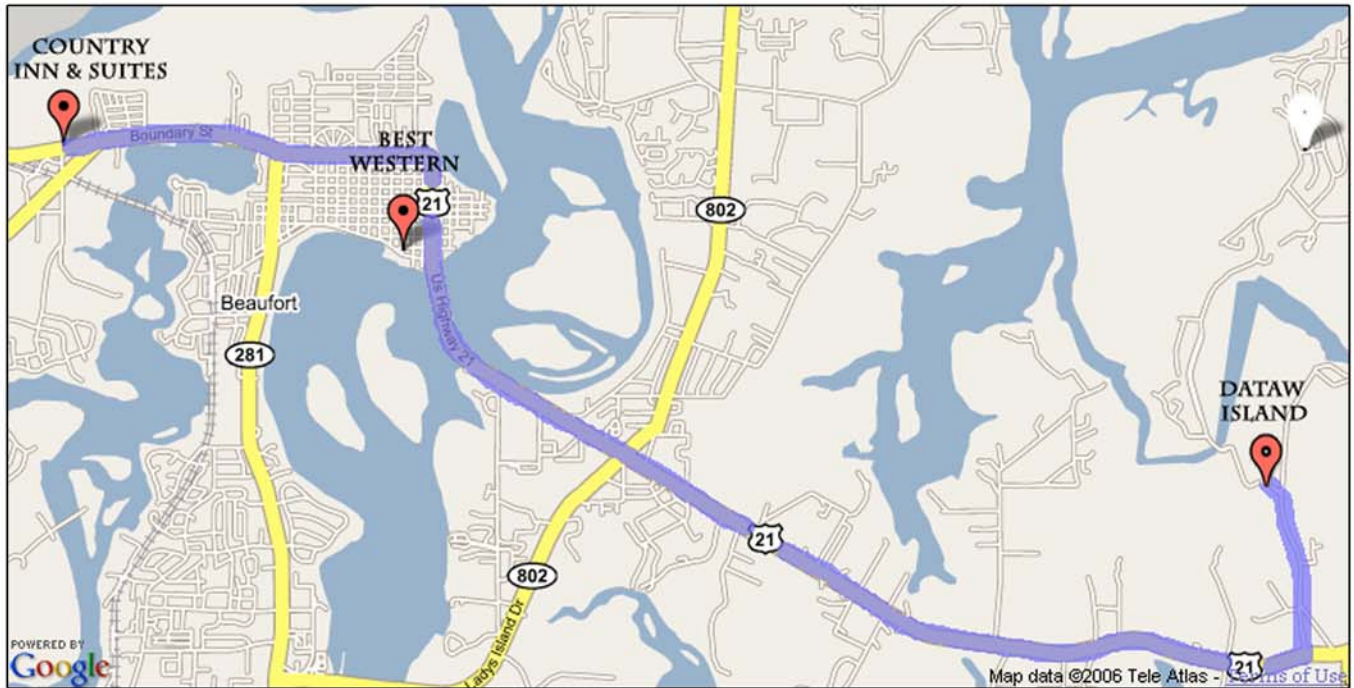

FROM DOWNTOWN BEAUFORT TO DATAW ISLAND

DISTANCE: 6 MILES
TIME: 20 MINUTES

DIRECTIONS

- 1) From downtown Beaufort, take Route 21 across the bridge to the flashing light (4.5 miles).
- 2) Make a left at the light onto Polowana Road.
- 3) Turn left at Dataw entrance (1 mile). You will receive directions to the clubhouse at the guard gate.

Best Western Sea Island Inn
1015 Bay Street, Beaufort, SC 29902
(843) 522-2090